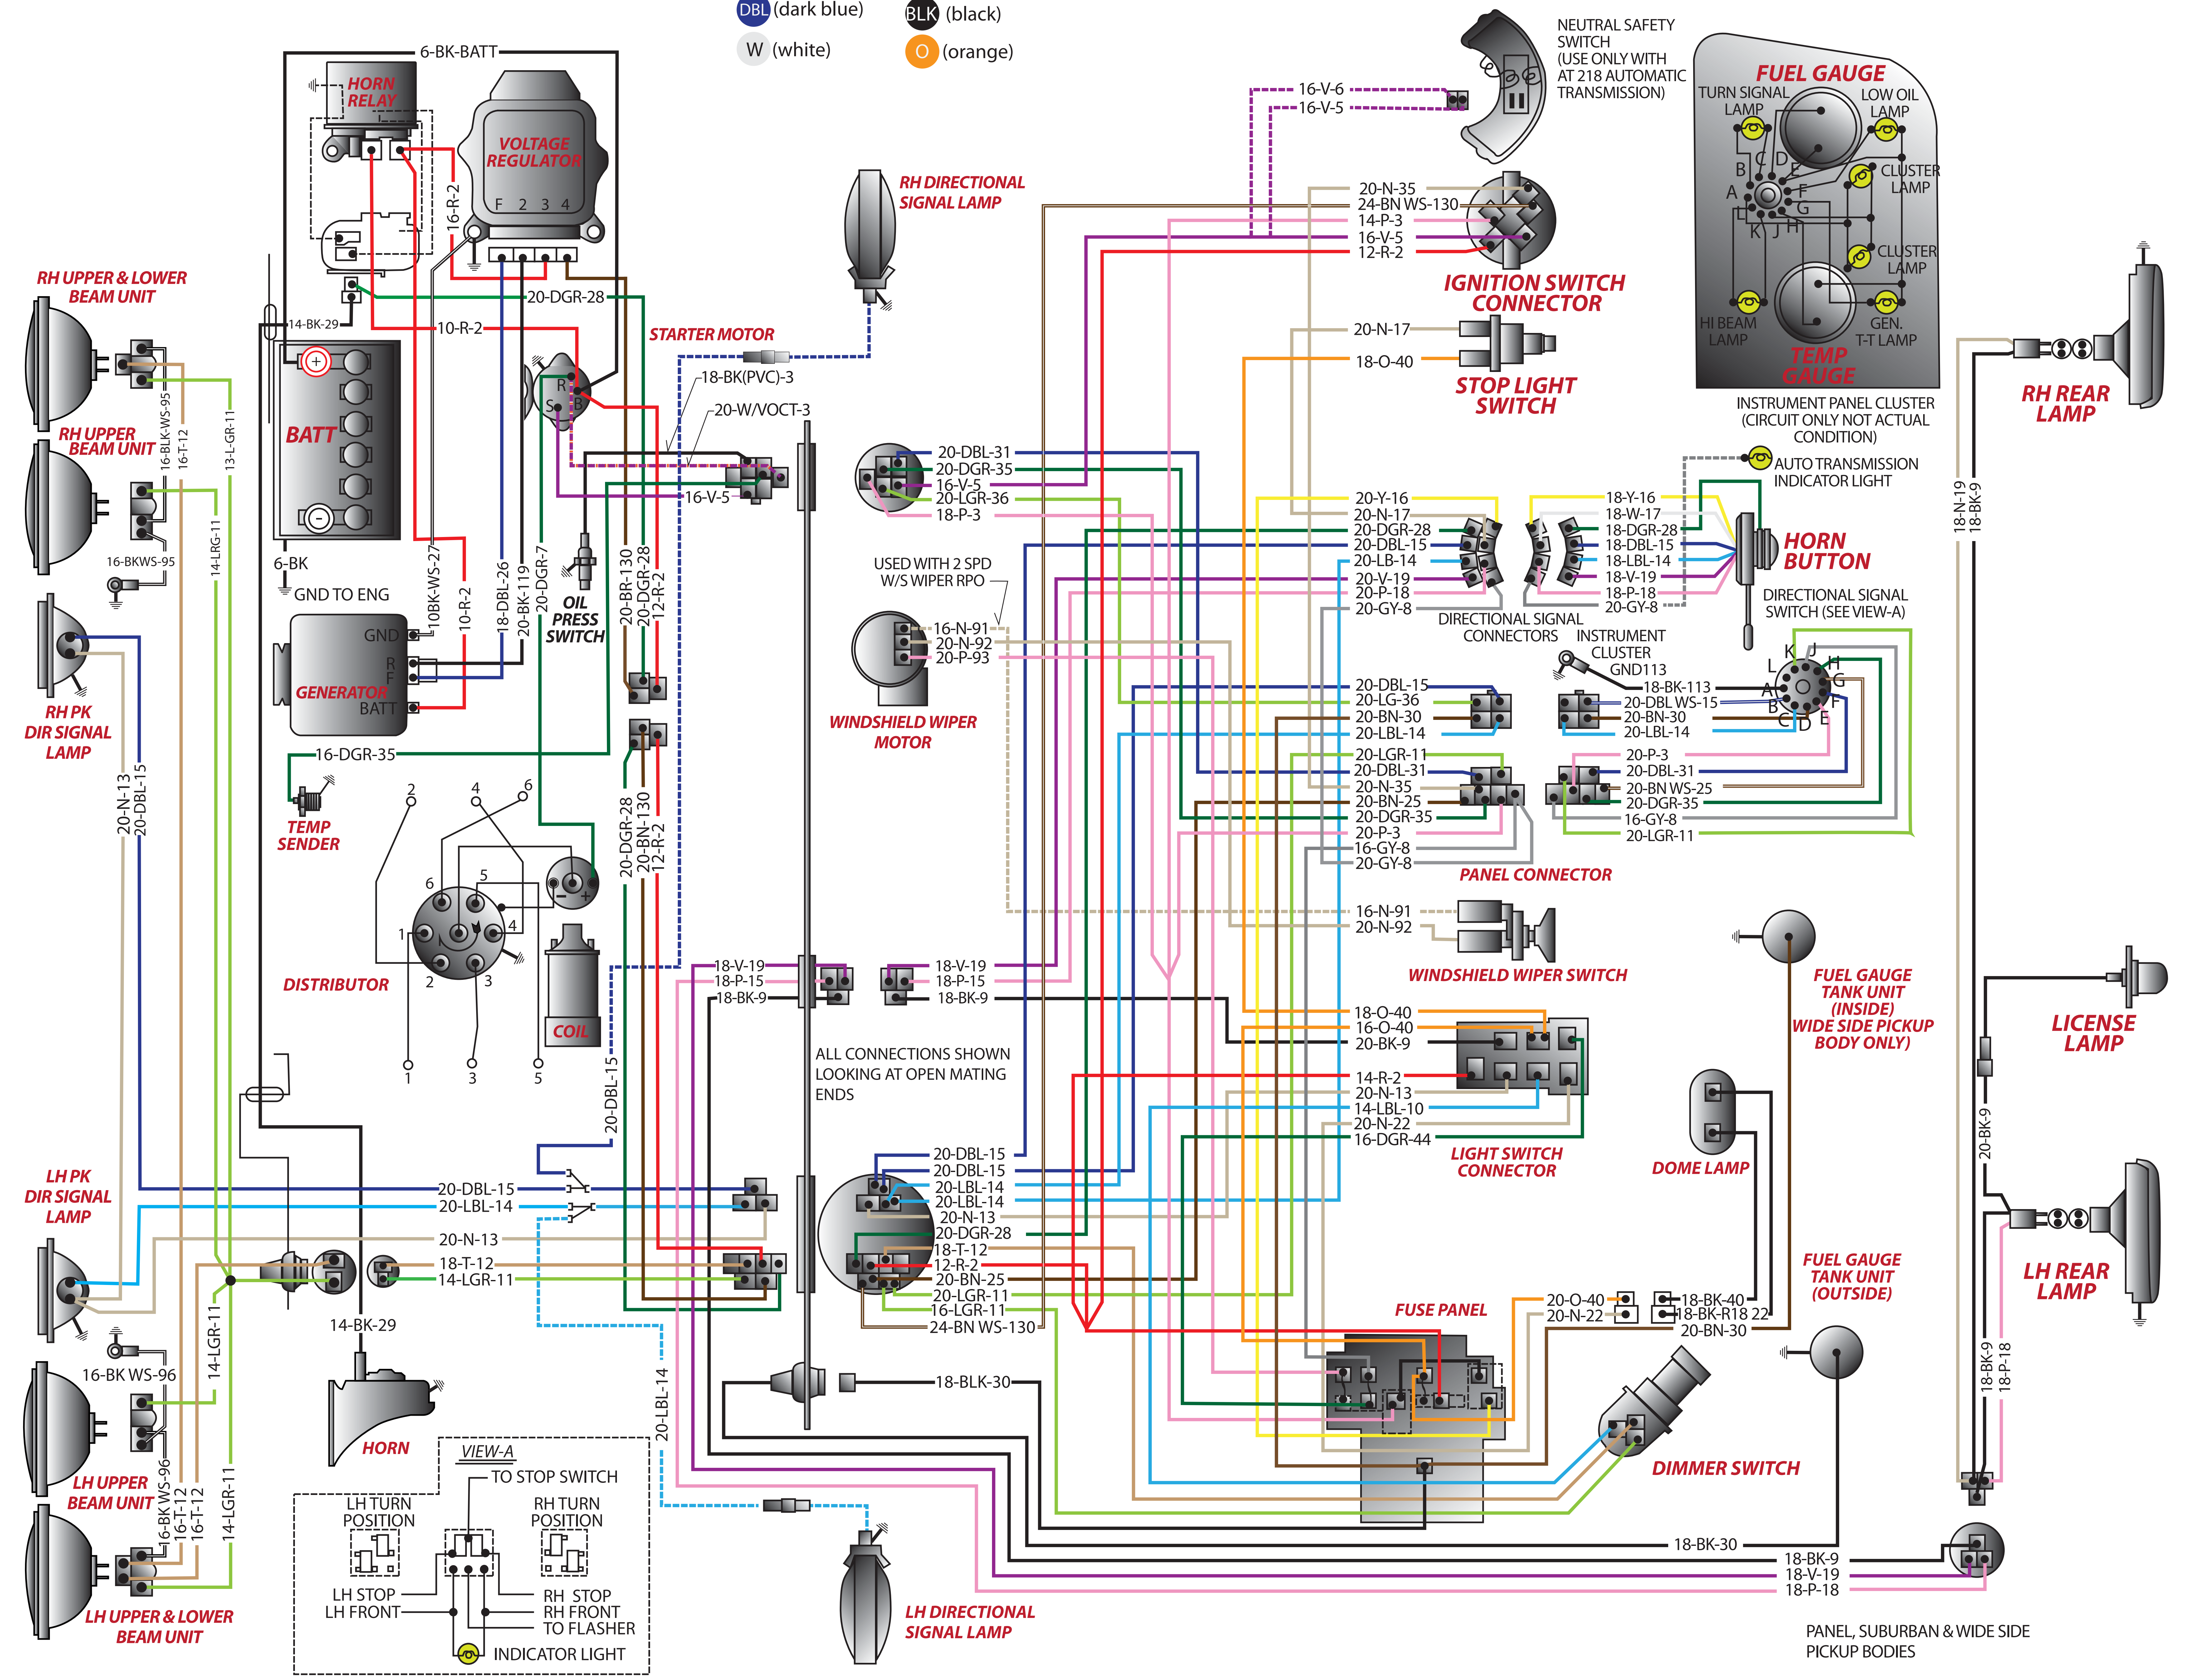

- DGR (dark green)
- LGR (light green)
- V (violet)
- P (pink)
- LBL (light blue)
- DBL (dark blue)
- W (white)
- BN (brown)
- GY (gray)
- Y (yellow)
- T (tan)
- R (red)
- BLK (black)
- O (orange)

SYM IDENT
 S-STRIPE
 L-LIGHT
 D-DARK
 CT-CROSSTRACER
 RB-RIBBED
 TR-TRACER

MD-92998-1000 thru 2500 (Except P/PB; with Panel, Suburban, or Wide Side Pickup)